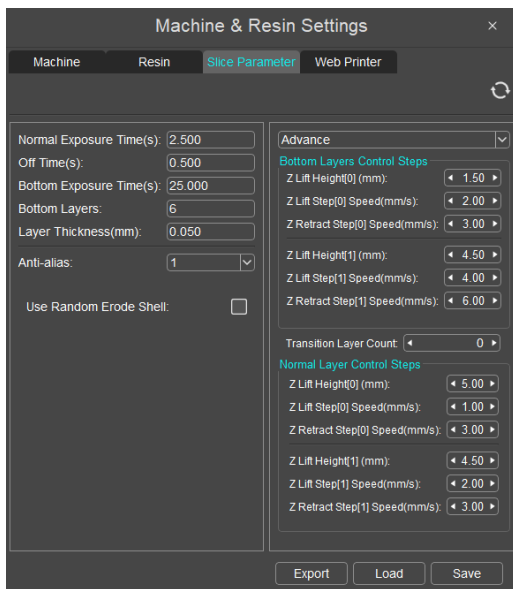

# Anycubic Photon Mono 4K

- ❖ Model Pro
- ❖ Model Standard
- ❖ Model Basic

	<b>Printer settings</b> <b>Anycubic Photon Mono 4K</b>		Issue Date	06 Dec 2019
			Revision Date	10 Oct 2023
	QMS/PS/ANYCUBIC/4K	Revision No:01	No. of Pages	3

### ❖ Model Hard