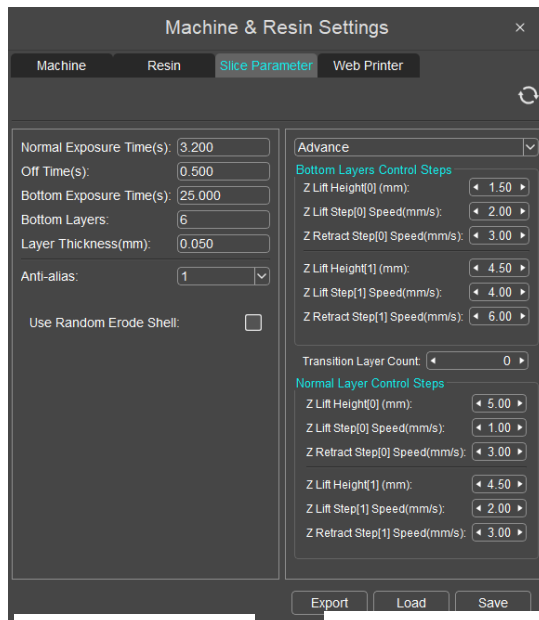

Printer settings Anycubic Photon Mono 4K		Issue Date	06 Dec 2019
			Revision Date	10 Oct 2023
	QMS/PS/ANYCUBIC/4K	Revision No:01	No. of Pages	3

Anycubic Photon Mono 4K

- ❖ Model Pro
- ❖ Model Standard
- ❖ Model Basic